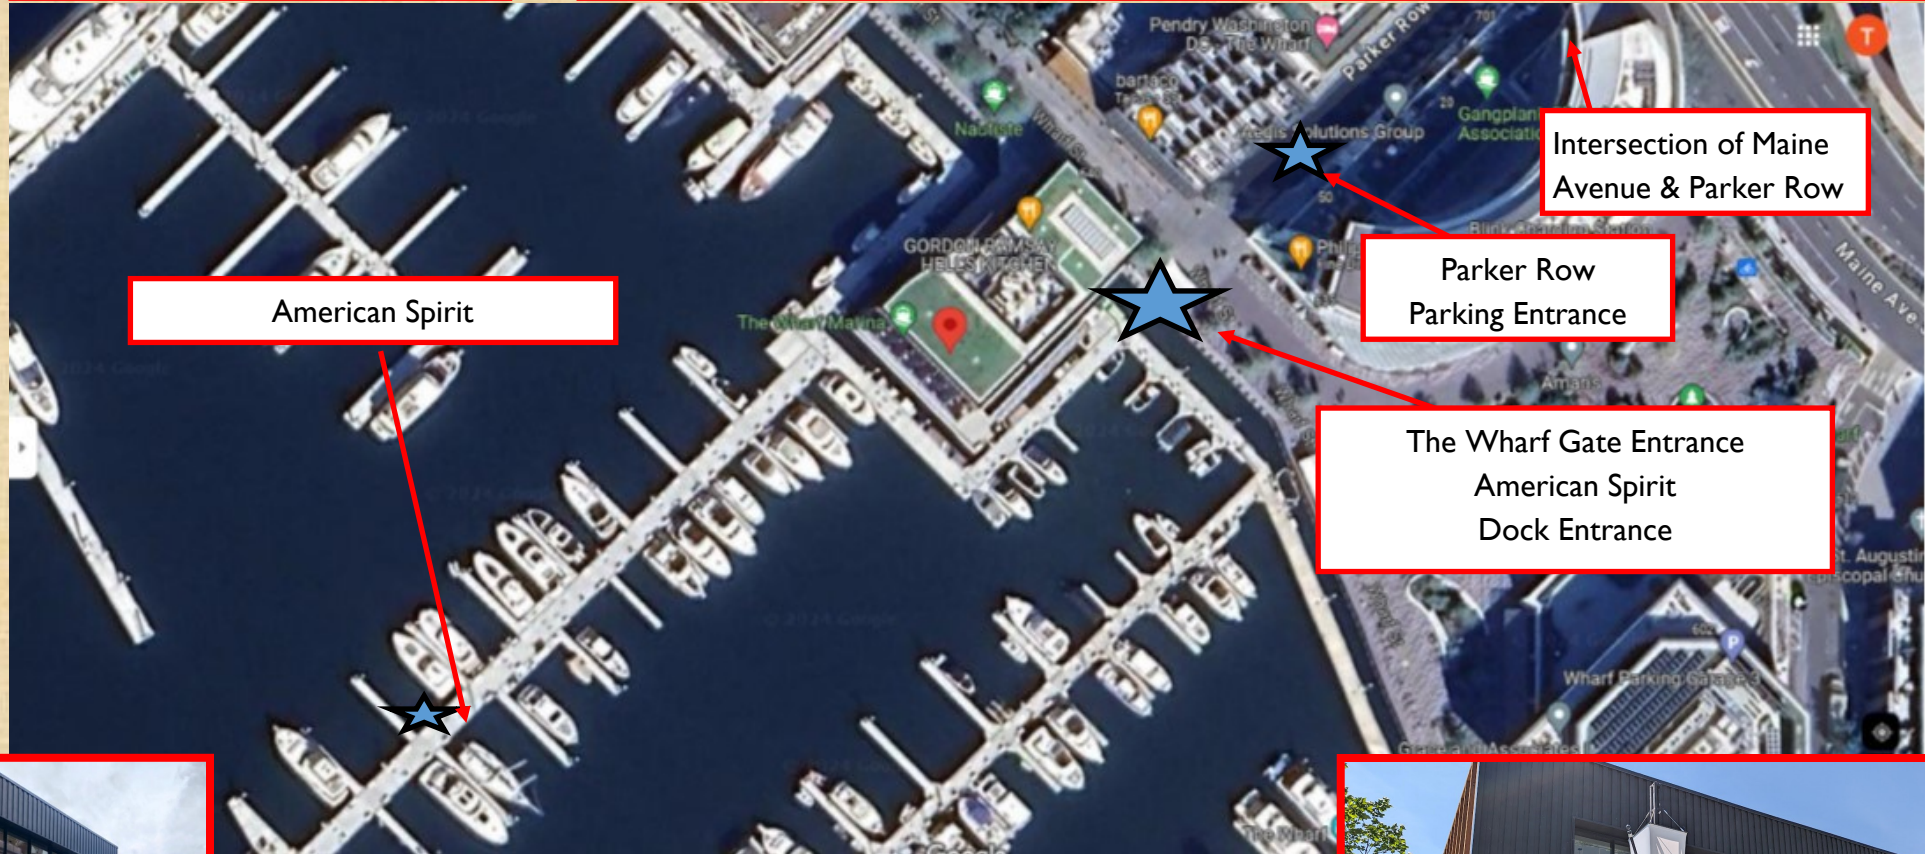

American Spirit —Location Map

650 Wharf Street SW, Washington, DC 20024

[Please click here](#) for a Google Map Link.

Gate entrance is in front of The Wharf Security Building accessible via Parker Row from Maine Avenue SW. (Building also houses Gordon Ramsay's "Hells Kitchen" Restaurant.)

650 Wharf Street SW, Washington DC 20024
Building Exterior & Driveway
The Wharf Security Office
& Dock Entrance to American Spirit